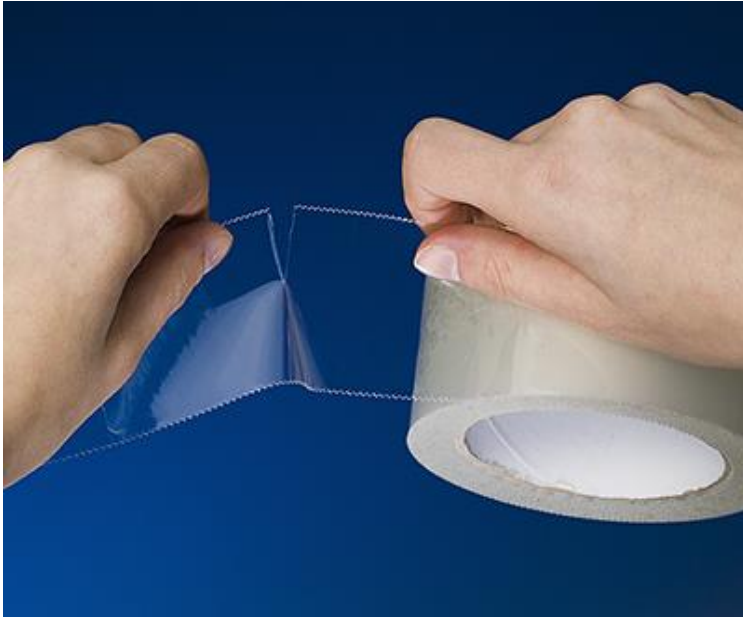

NIFTY® Hand Tear Tape

IT'S EASY

**Serrated Edge for Easy Tearing
Makes It Safe to Use**

No knife, no scissors, no dispenser

Ideal when safety, convenience, and ease are important:

**Campsite/Campgrounds... Fishing & Hunting...
On Boats, Canoes, ATV's, Bikes, RV's...
Home & Yard... Recreational Sites...
Garage & Workshop.....Farm & Barn...
Dorm Room.....Classroom...and more**

Heavy-Duty Hand Tear Tape 2" x 55 yd 3.2 mil thick

**Replaces duct/cloth tape, polyethylene tape,
joint tape and flatback tape for recouping, patching,
repairing and quick fixes**

**Better performance, lower cost, and
MUCH easier to use**

**Will not deteriorate or degrade
outside like duct tape**

**Good in cold weather & outdoor conditions
High tack, ultra-clear & non-yellowing**

Retail friendly packaging for Nifty Hand Tear Tape

**Each roll is individually shrink-wrapped, labeled with a UPC and
product information, and ready to peg in A store**