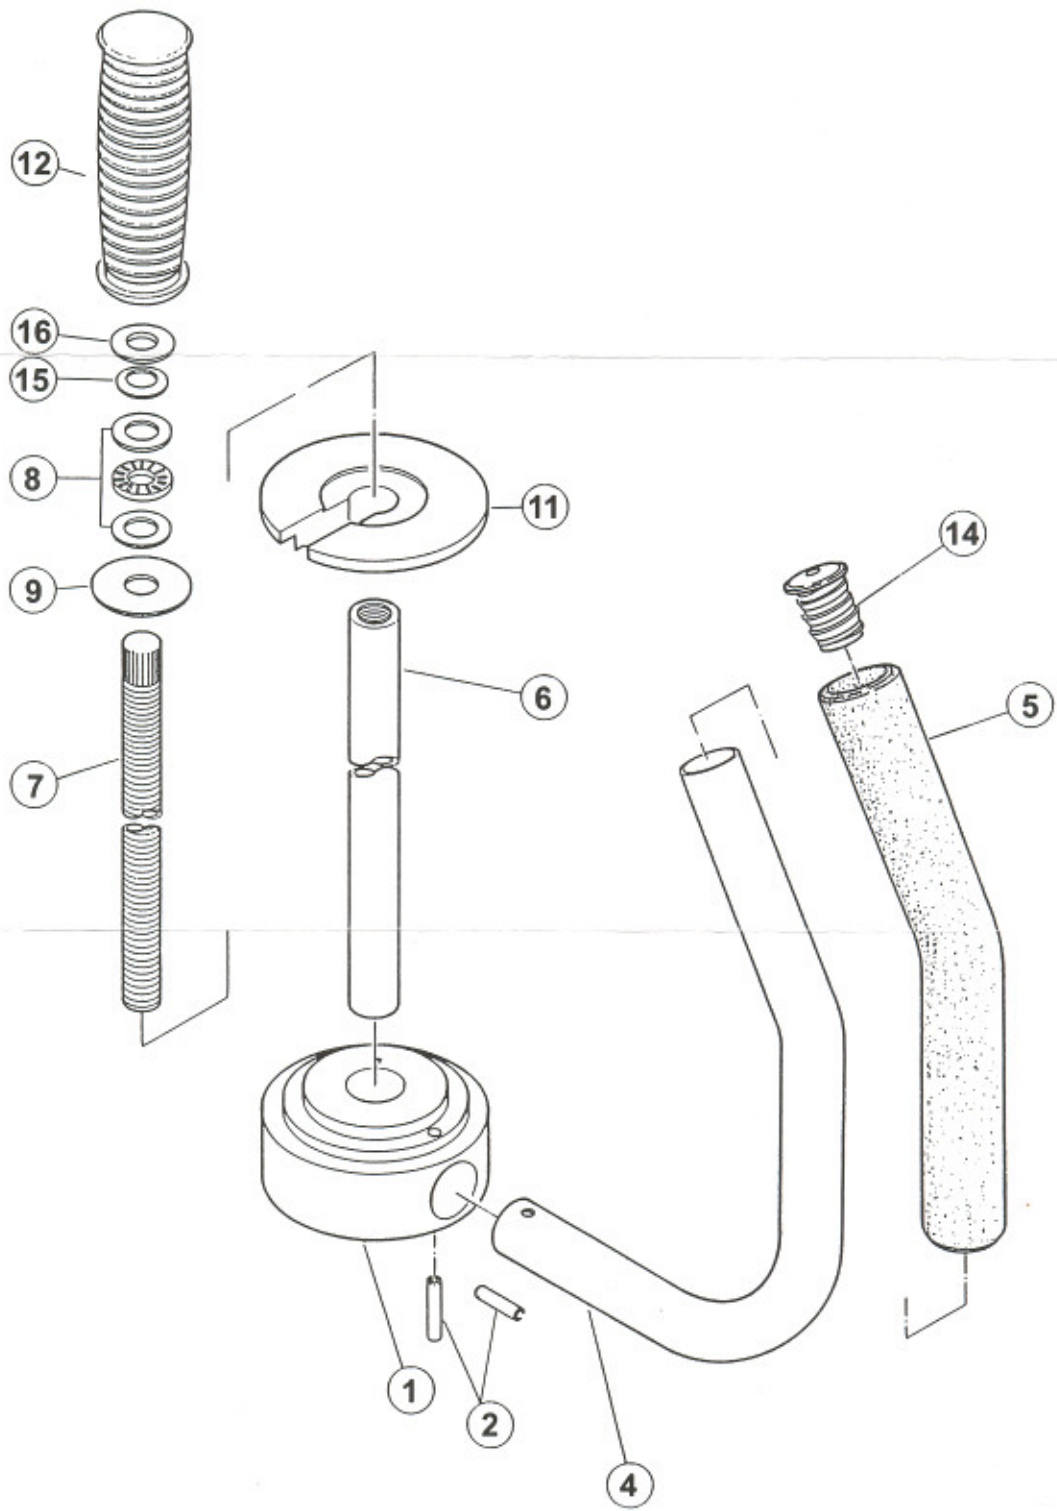

DASW-EZ

PART NO.	DESCRIPTION	QTY/TOOL	PART NO.	DESCRIPTION	QTY/TOOL
1	ALUM. BASE	1	9	WASHER(L)	1
2	6* 36PIN	2	11	ALUM. COVER	1
4	STEEL TUBE	1	12	GRIP	1
5	FOAM GRIP	1	14	COVER	1
6	3/4" STEEL TUBE	1	15	WASHER	1
7	1/2" SCREW	1	16	WASHER(M)	1
8	BEARING	1			