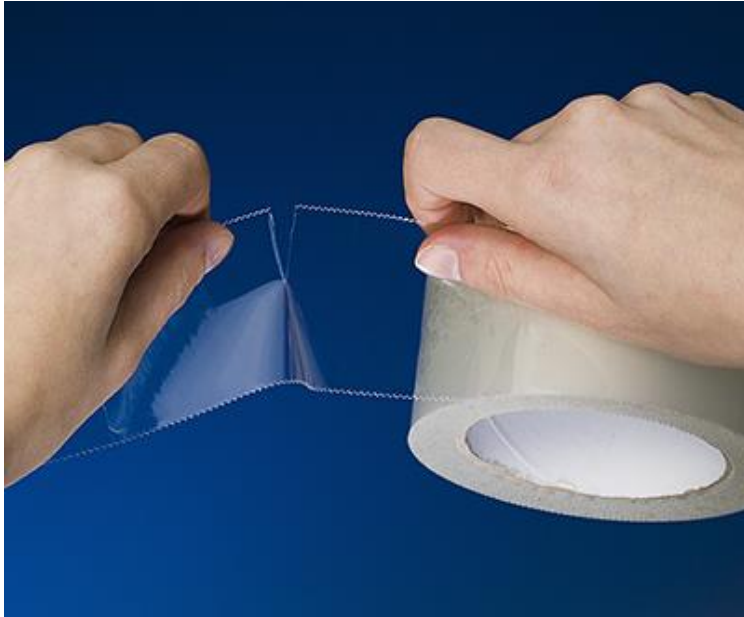

NIFTY® Hand Tear Tape

Serrated edge for easy tearing makes the tape safe to use

- **No dispenser**, no knife, no scissors
- **Impulse item** – everyone uses tape
- **Female friendly** – easy to use & safe
- **Heavy duty** – 3.2 vs standard 1.8 mil
- **Hot or cold weather**, inside or out
- **High tack**, heavy adhesive

Sell it to everyone – Use it in the store

- **In-store use** – recoup/repair bags, hang signs, mailing & shipping
- **Consumers** – moving, storage, mailing – great for college & camp moves
Ideal for hurricane & storm preparation
- **Contractors** – seal Visqueen, replaces duct, joint, flatback tape
- **Landscapers** – seal tarps and bags

And many more – schools/**teachers**, libraries, art galleries, sheltered workshops, prisons, docks, airports, warehouses

Retail friendly packaging for Nifty® Hand Tear Tape

Each roll is individually shrink-wrapped, labeled with a UPC and product information, and ready to peg in your store